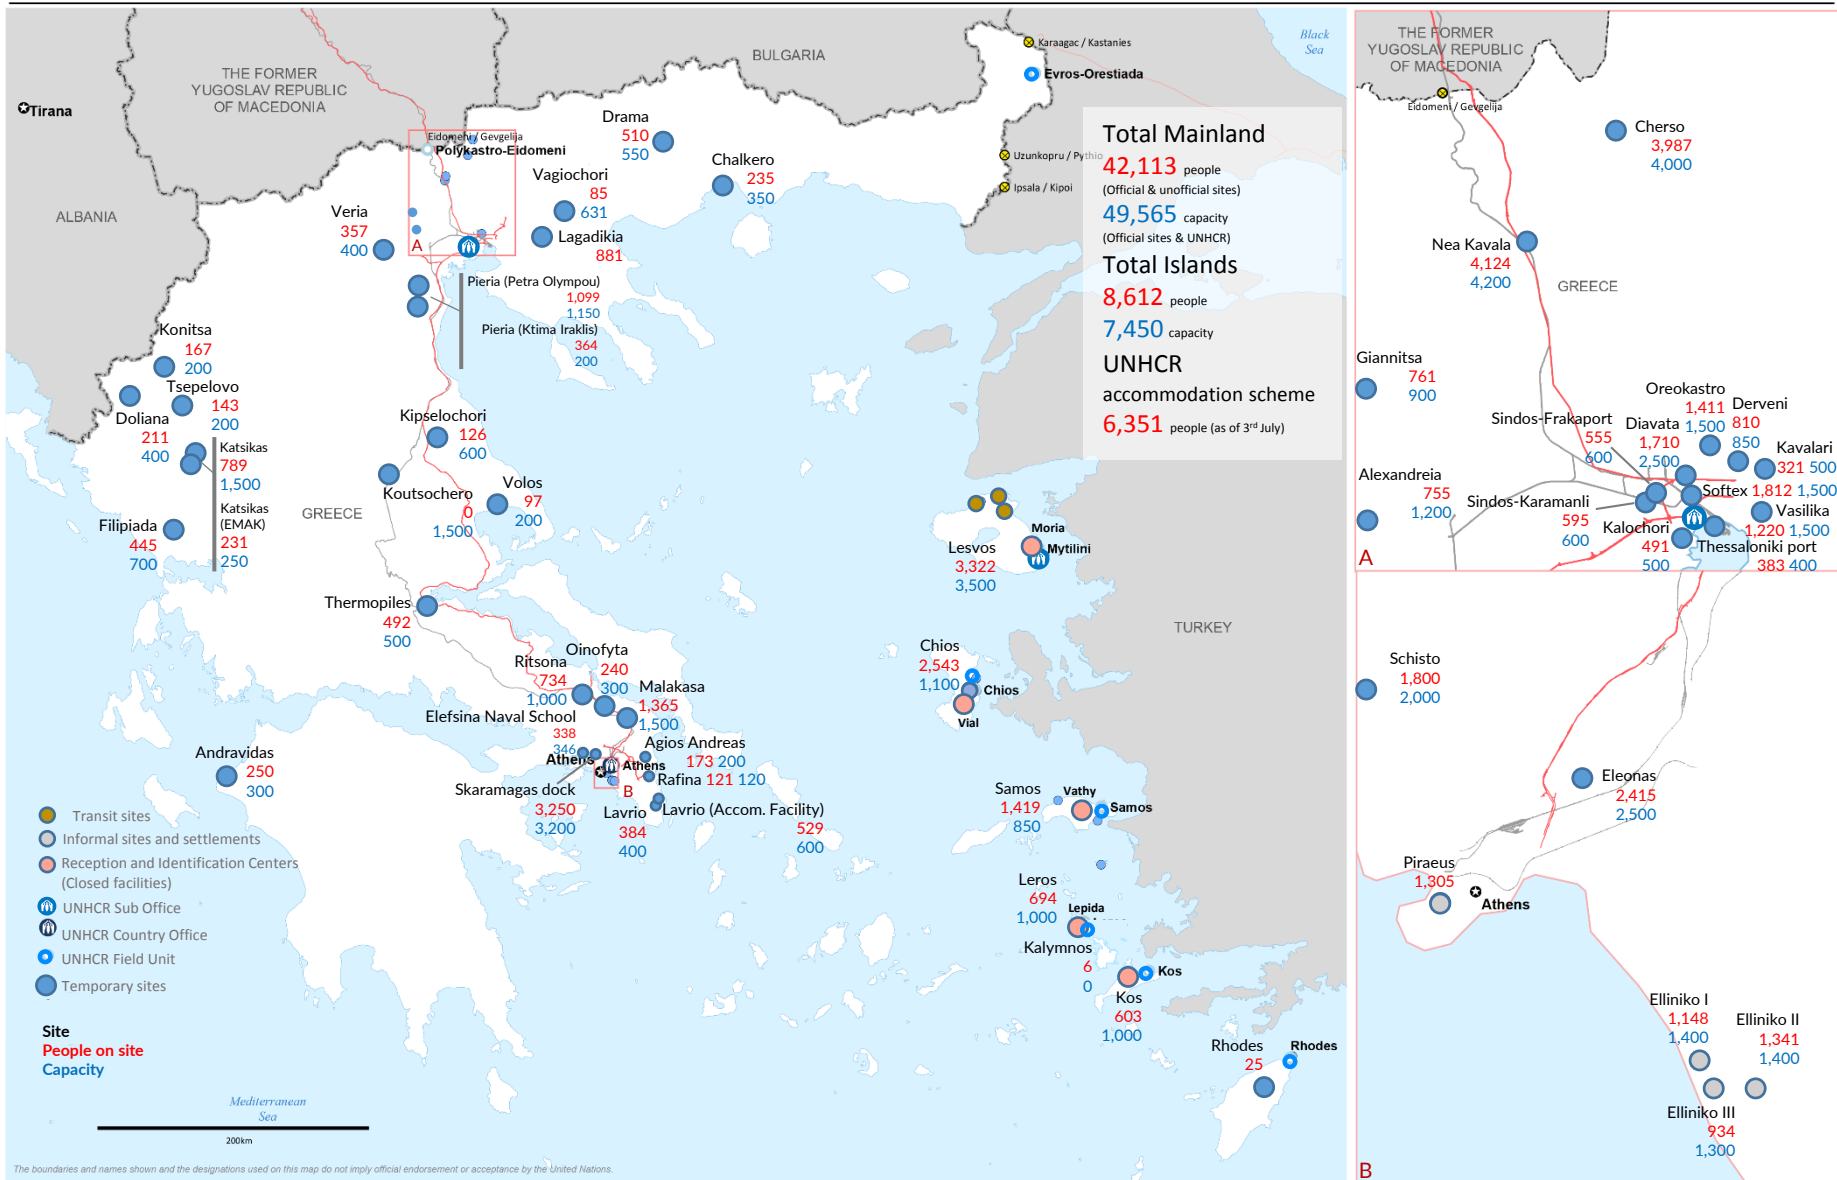

Europe Refugee Emergency

Daily map indicating capacity and occupancy (Governmental figures)

As of 4 July 2016 08:00 a.m. EET

Presence and capacity are based on Governmental figures from the Coordination Centre for the Management of the Refugee Crisis, as of 04/07/2016 08:00 a.m. Eastern European Time. Online map with additional information: <http://www.unhcr.gr/sites>